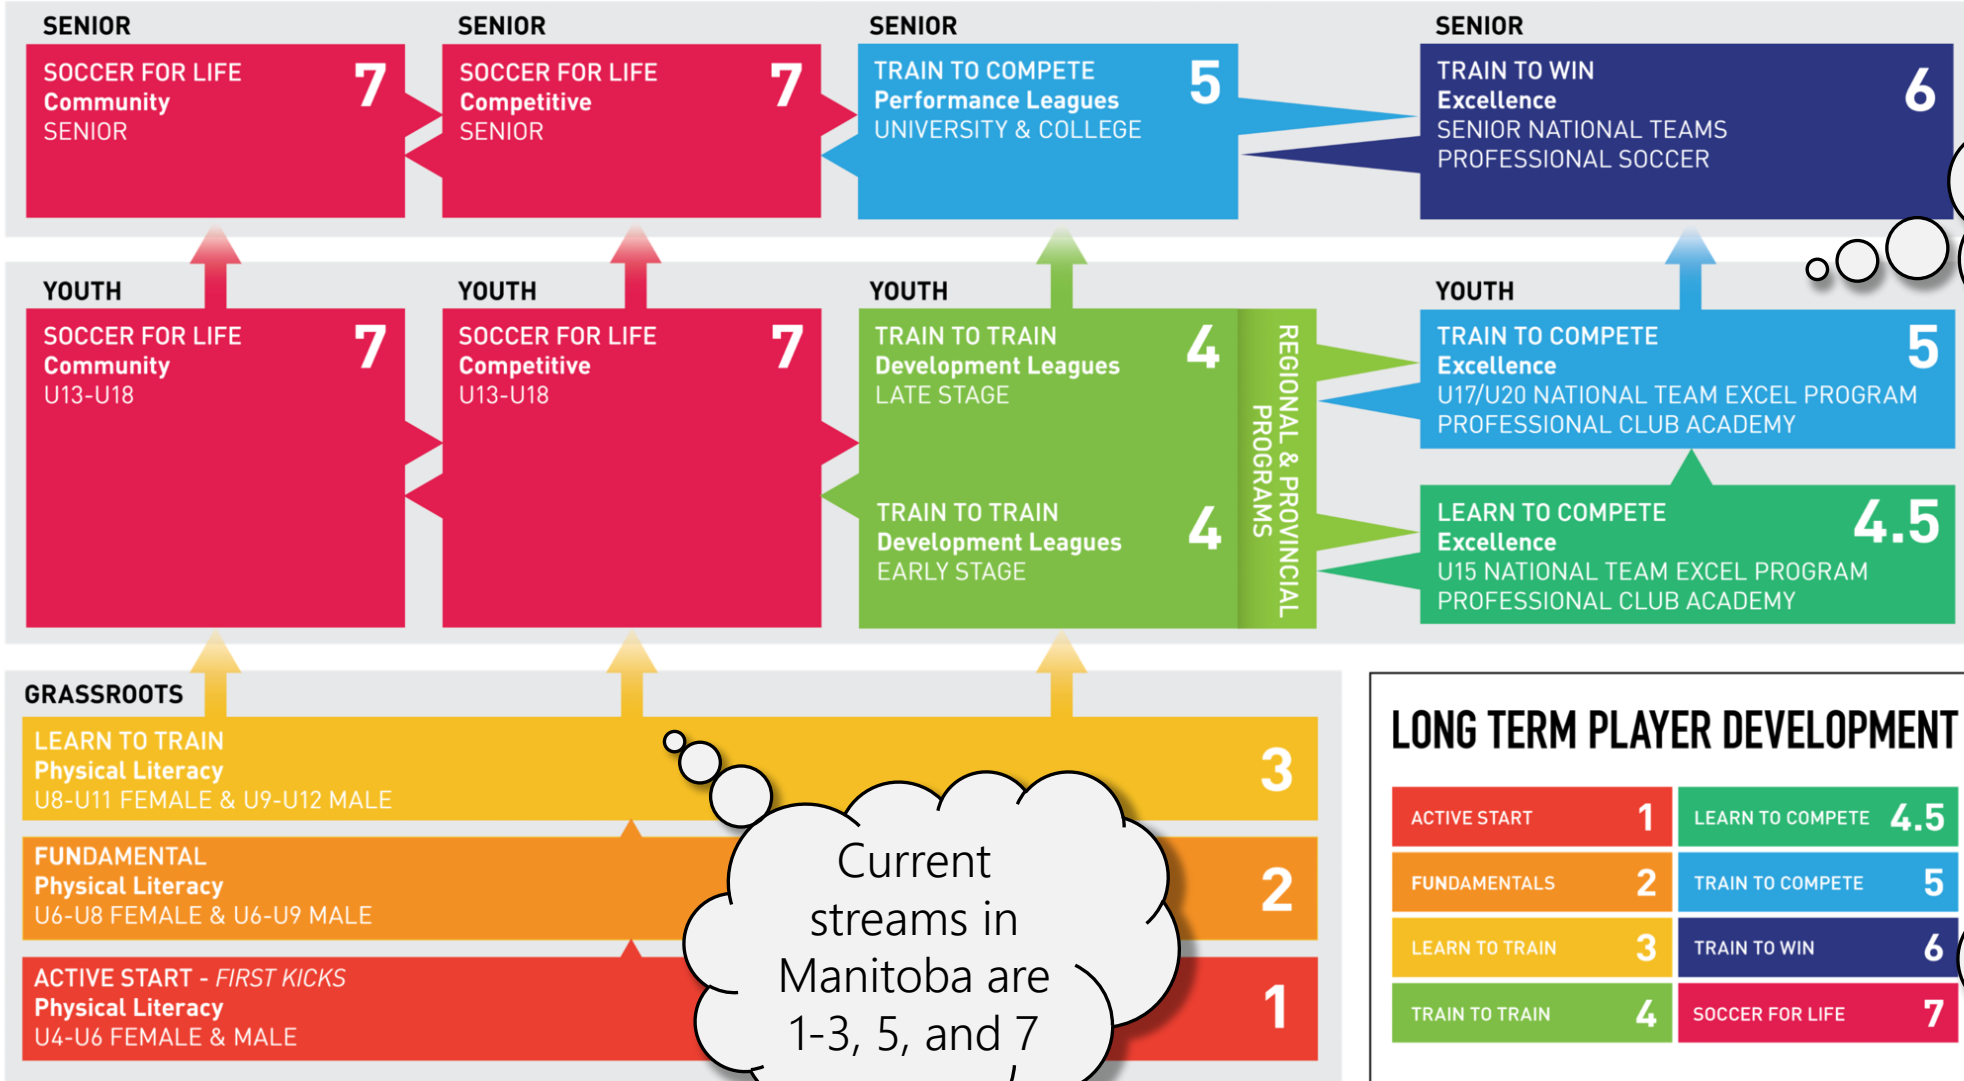

# WESTMAN REGIONAL SOCCER ASSOCIATION

Player Pathway

# CANADA SOCCER PLAYER PATHWAY

The ages and streams of soccer in Canada

Current streams in Manitoba are 1-3, 5, and 7

The streams follow the Canadian LTPD Model

# GRASSROOTS PROGRAMMING

In 2026, only U8-U10 will be participating in this format of Grassroots Programming

One, consistent, aligned program for all participants to have the same experience regardless of ability

Potential Offerings (regardless of ability; open to anyone) – based on *commitment* level. Commitment level is a family choice.

All programs and program offerings are equal (all are grassroots!) regardless of how many sessions/week are offered. All players train together in the same sessions.