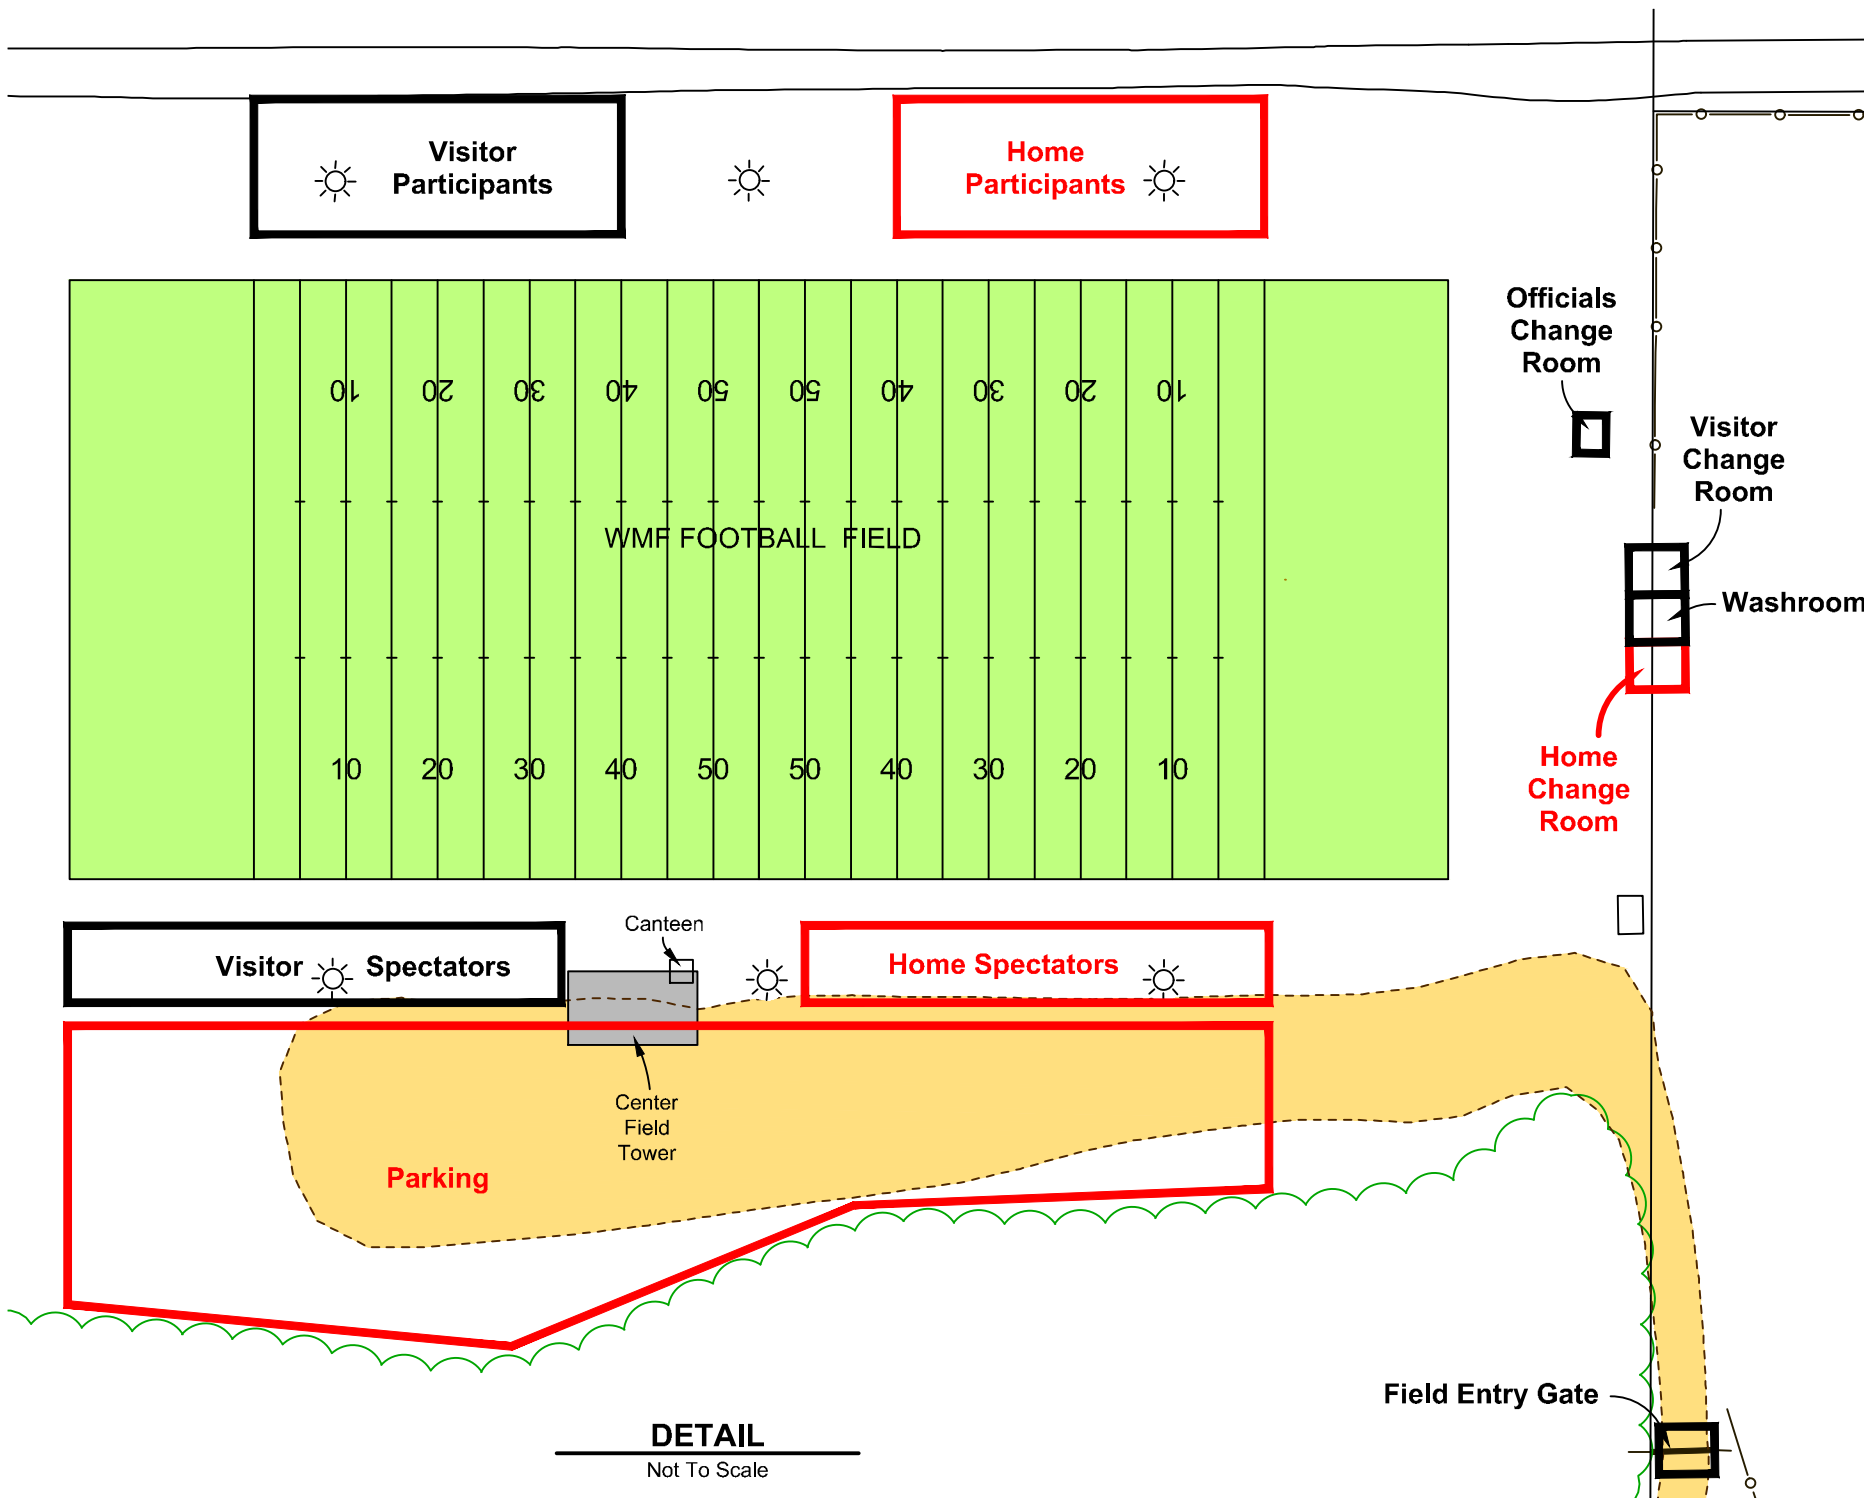

# Weyburn Minor Football Field

Address: 700 Aitken Street

Coordinates: 49°40'22.7" N  
103°51'53.9" W

**KEY PLAN**  
Not To Scale

GeoVerra Inc.  
Toll Free: 1-800-465-6233  
www.geoverra.com  
© 2022 GeoVerra Inc.

### WMF Field Layout

Client File No:	AFE No:	
REV.	Revision:	
1	Date: Sept. 6, 2022	Job No.: 121842
	File: 121842SK-R1-Layout	Initials: SD - RM