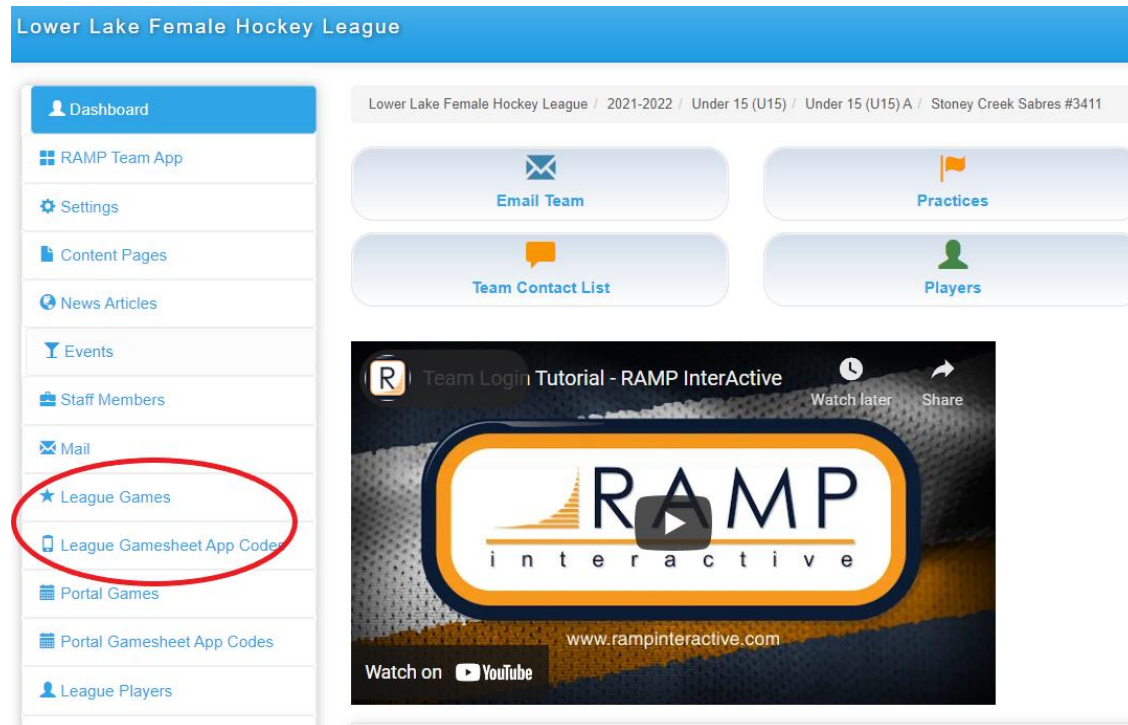

NOTE: If you are creating none league games, you must create them under “PORTAL GAMES”. The instructions below are the same for setting up both types of games.

Non-League Games are exhibition games, and tournament games

League Games Details and Location

League games are for sanctioned league play under the OWHA. For exhibition games please refer to the portal game instructions.

After signing in with your OWHA Team Login you can Access League Games Page In the left-hand menu.