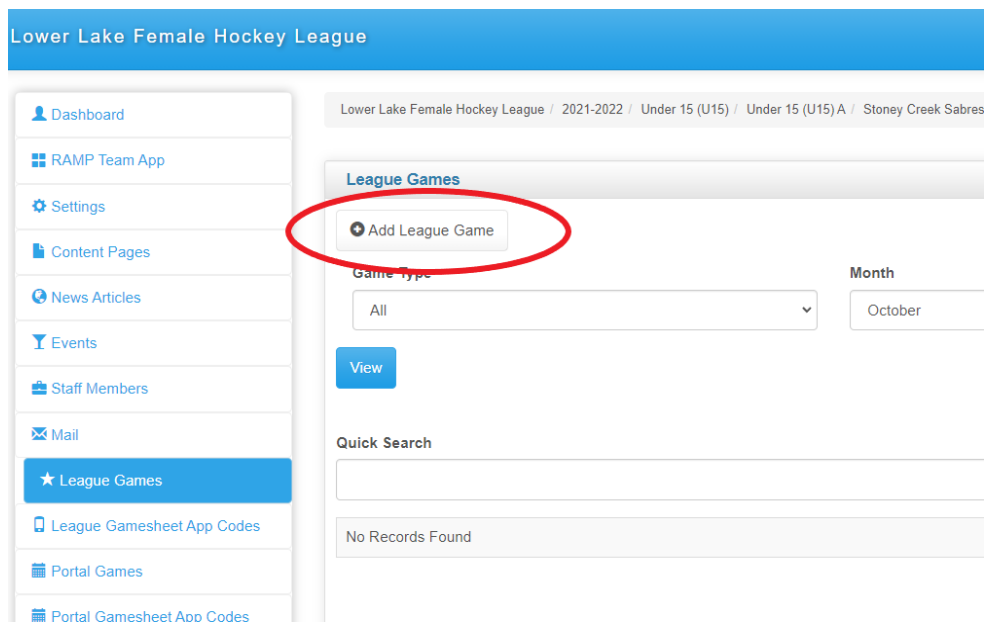

League Games Details and Location

League games are for sanctioned league play under the OWHA. For exhibition games please refer to the portal game instructions.

After signing in with your OWHA Team Login you can Access League Games Page In the left-hand menu.

Under League Games menu you can see any League Games you have created, or that have been created by another team with you as the visitor.

Creating Of League Games

At the top of the League Games page is a “Add League Game” button that will take you to the add game interface.