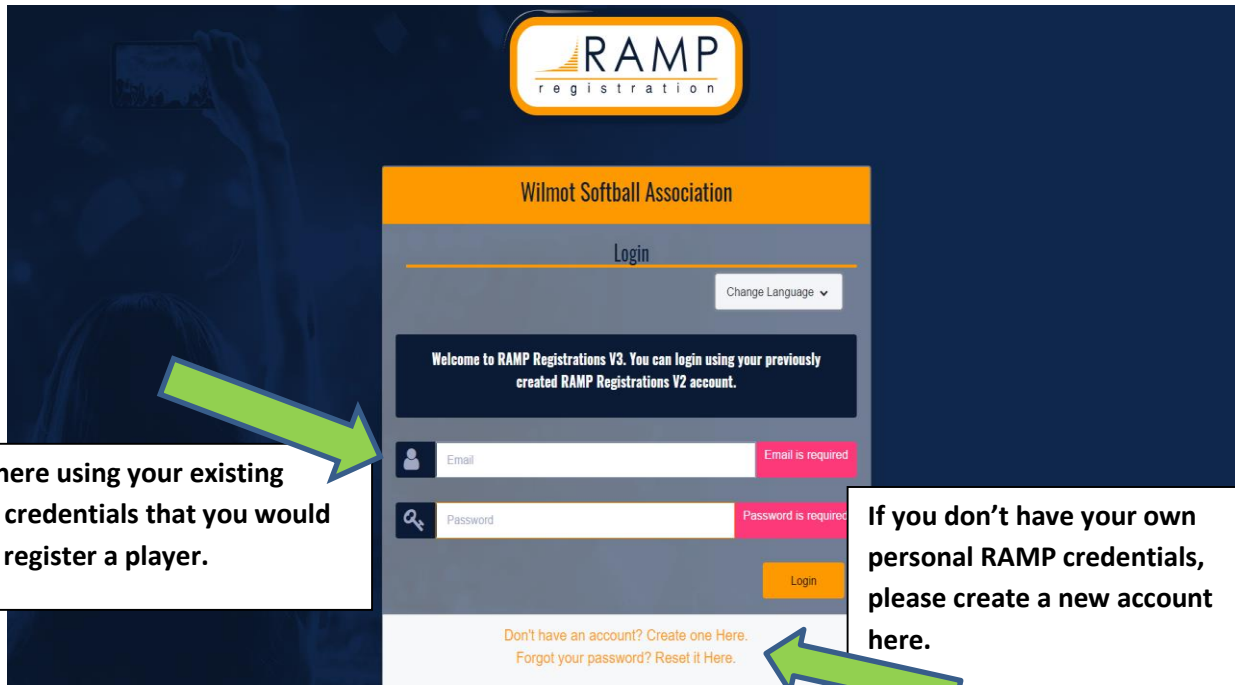

# Instructions for Applying to Coach with the WSA – ‘NEW’ RAMPv3

Login here using your existing RAMP credentials that you would use to register a player.

If you don't have your own personal RAMP credentials, please create a new account here.

Proceed to the "NEW" Coach/Staff Registration and complete the form for submission.

CLICK TO PROCEED: <https://www.rampregistrations.com/login?v3=f9509b4427>