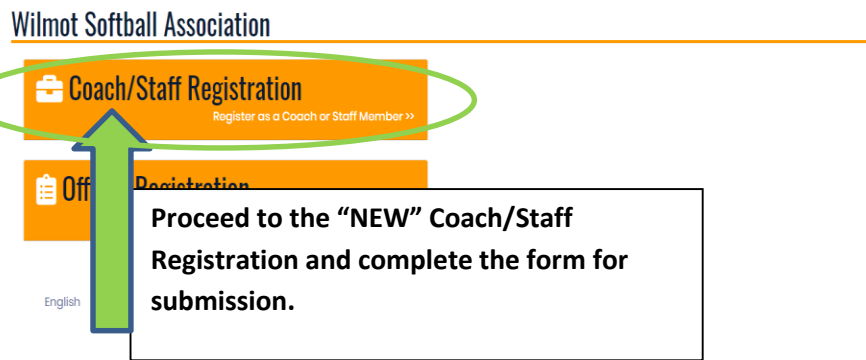

# Instructions for Applying to Coach with the WSA – ‘NEW’ RAMPv3

Login here using your existing RAMP credentials that you would use to register a player.

If you don't have your own personal RAMP credentials, please create a new account here.