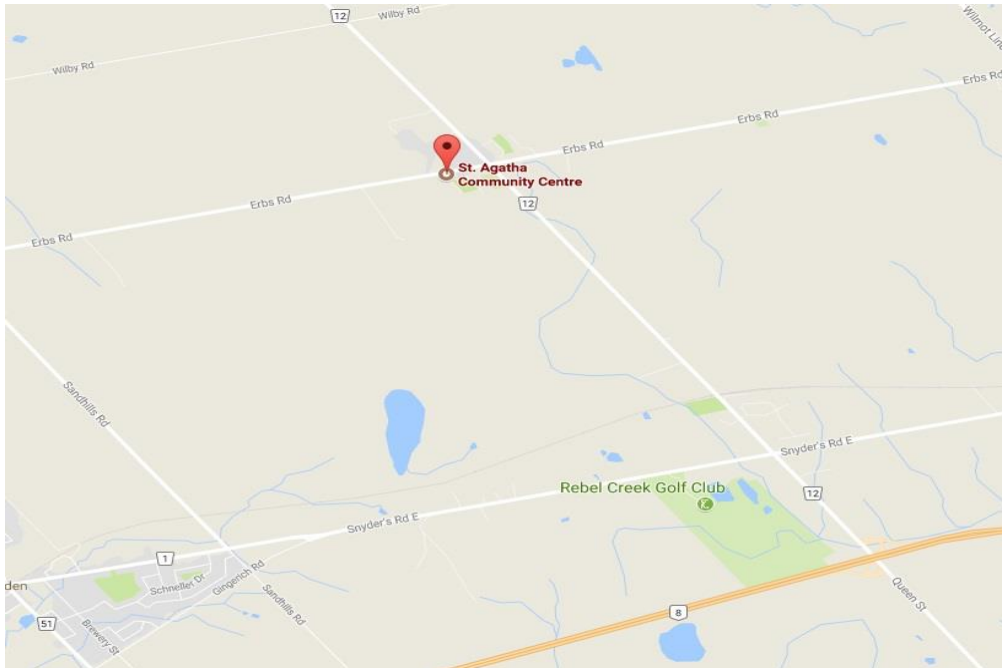

Closest Hospital – 14kms

New Dundee Community Centre

1028 Queen St, Wilmot, ON N0B 2E0

- ↑ Head north on Queen St toward Casselholme Crescent
48 s (550 m)
- Follow Bridge St/Regional Rd 12 to Plains Rd
3 min (2.6 km)
- ↪ Turn right onto Plains Rd
3 min (2.8 km)
- Continue on Fischer-Hallman Rd. Take Westmount Rd E to Queen's Blvd
12 min (8.0 km)

St. Mary's General Hospital Foundation

911 Queen's Blvd, Kitchener, ON N2M 1B2

St. Agatha

St. Agatha Community Centre
Baseball Diamond

911 address 1789 Erbs Rd, St. Agatha,
ON NOB 2L0

(Diamond adjacent to the Community
Centre)

Closest Hospital – 12.8kms

St. Agatha Community Centre

1789 Erbs Rd, St. Agatha, ON NOB 2L0

- ↑ Head east on Erbs Rd toward Notre Dame Dr/Regional Rd 12
300 m
- ↘ Turn right onto Notre Dame Dr/Regional Rd 12
3.0 km
- ↙ Turn left onto Snyder's Rd E
3.7 km
- ↑ Continue onto Highland Rd W
700 m
- 📍 At the roundabout, take the 2nd exit and stay on Highland Rd W
2.4 km
- ↘ Turn right onto Fischer-Hallman Rd
350 m
- ↙ Turn left onto Queen's Blvd
2.2 km
- ↙ Turn left to stay on Queen's Blvd
📍 Destination will be on the left
50 m