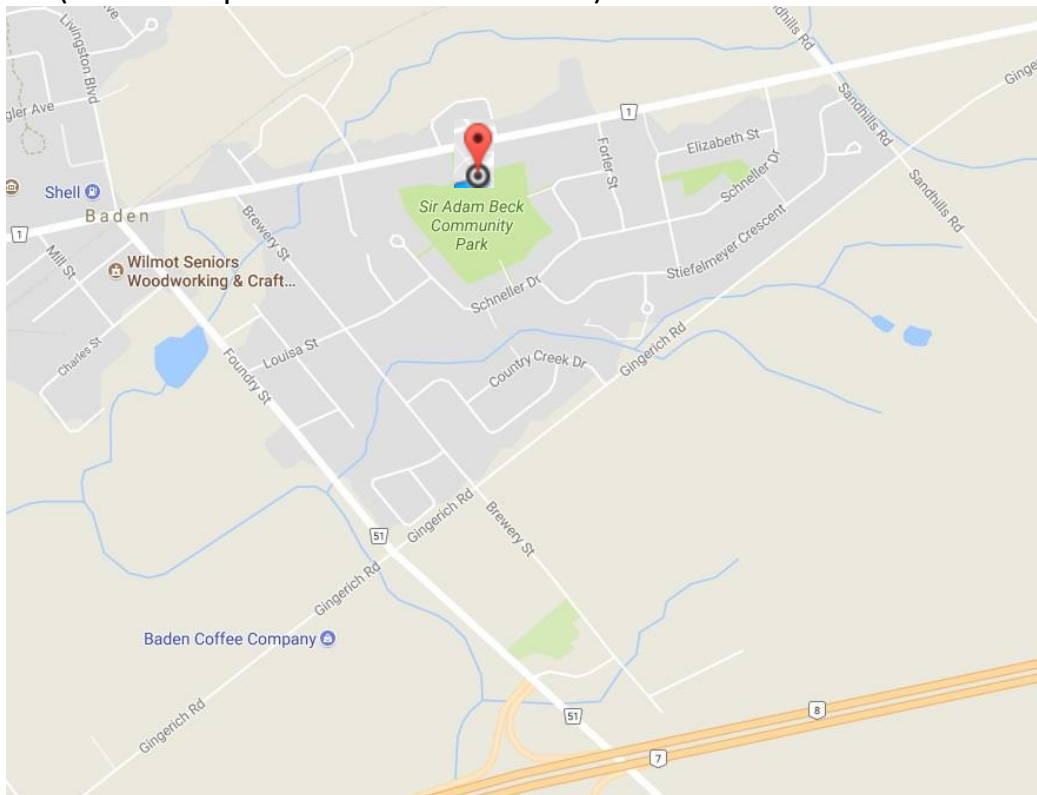

Closest Hospital – 21kms

New Hamburg

New Hamburg Community &
Grandstand

Baseball Diamonds

911 address 251 Jacob Street

(Direct to specific diamond number
behind the Community Centre)

New Hamburg Community Centre

St. Mary's General Hospital Foundation

911 Queen's Blvd, Kitchener, ON N2M 1B2

Baden

Sir Adam Beck Community Park
Baseball Diamonds

911 address 215 Snyder's Rd E, Baden,
ON N3A 2V6

(Direct to specific diamond number)

Closest Hospital – 13.8kms

Sir Adam Beck Community Park
215 Snyder's Rd E, Baden, ON N3A 2V6

- ↑ Head east on Snyder's Rd E/Waterloo Regional Rd 1 toward Whiting Way
1.4 km
- ↶ Turn left onto Gingerich Rd
110 m
- ↑ Continue onto Snyder's Rd E
6.8 km
- ↑ Continue onto Highland Rd W
700 m
- 📍 At the roundabout, take the 2nd exit and stay on Highland Rd W
2.4 km
- ↷ Turn right onto Fischer-Hallman Rd
350 m
- ↶ Turn left onto Queen's Blvd
📍 Destination will be on the left
2.1 km

Closest Hospital – 14kms

New Dundee Community Centre

1028 Queen St, Wilmot, ON N0B 2E0

- ↑ Head north on Queen St toward Casselholme Crescent
48 s (550 m)
- Follow Bridge St/Regional Rd 12 to Plains Rd
3 min (2.6 km)
- ↪ Turn right onto Plains Rd
3 min (2.8 km)
- Continue on Fischer-Hallman Rd. Take Westmount Rd E to Queen's Blvd
12 min (8.0 km)