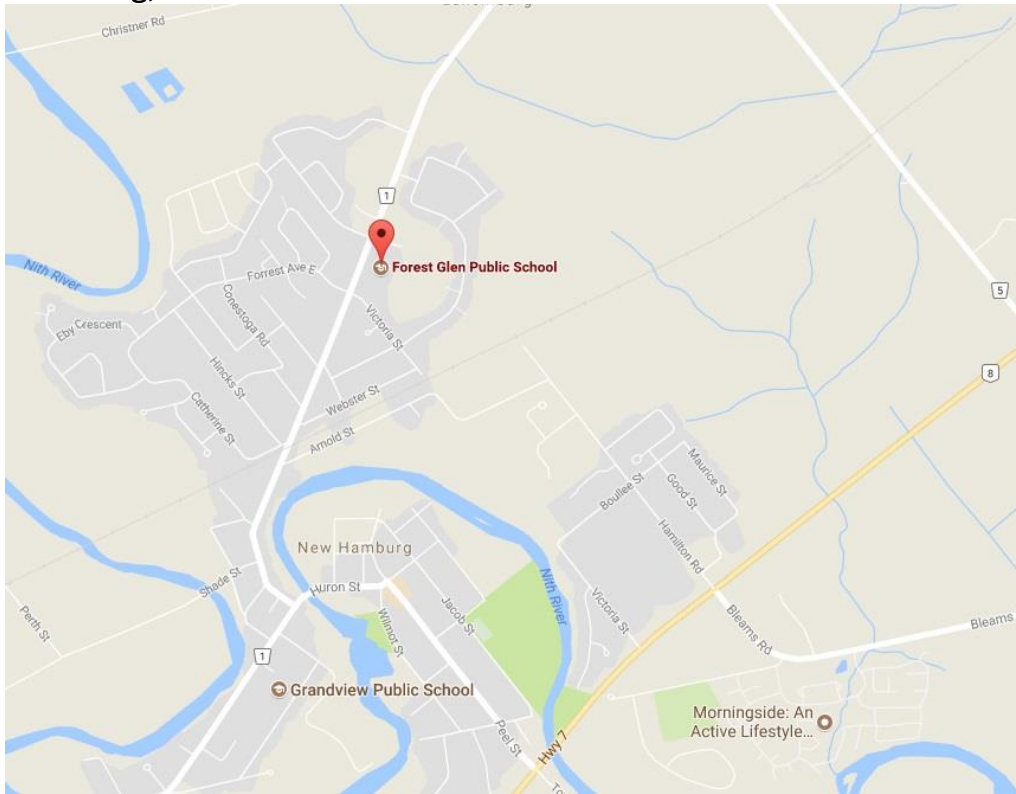

Closest Hospital – 13.8kms

Sir Adam Beck Community Park
215 Snyder's Rd E, Baden, ON N3A 2V6

- ↑ Head east on Snyder's Rd E/Waterloo Regional Rd 1 toward Whiting Way
1.4 km
- ↶ Turn left onto Gingerich Rd
110 m
- ↑ Continue onto Snyder's Rd E
6.8 km
- ↑ Continue onto Highland Rd W
700 m
- 📍 At the roundabout, take the 2nd exit and stay on Highland Rd W
2.4 km
- ↷ Turn right onto Fischer-Hallman Rd
350 m
- ↶ Turn left onto Queen's Blvd
📍 Destination will be on the left
2.1 km

St. Mary's General Hospital
911 Queen's Blvd, Kitchener, ON N2M 1B2

Forest Glen

Elementary Public School

Baseball Diamond

911 address 437 Waterloo St, New
Hamburg, ON N3A 1S9

Closest Hospital – 21.8kms

Forest Glen Public School

Closest Hospital – 14kms

New Dundee Community Centre

1028 Queen St, Wilmot, ON N0B 2E0

- ↑ Head north on Queen St toward Casselholme Crescent
48 s (550 m)
- Follow Bridge St/Regional Rd 12 to Plains Rd
3 min (2.6 km)
- ↪ Turn right onto Plains Rd
3 min (2.8 km)
- Continue on Fischer-Hallman Rd. Take Westmount Rd E to Queen's Blvd
12 min (8.0 km)