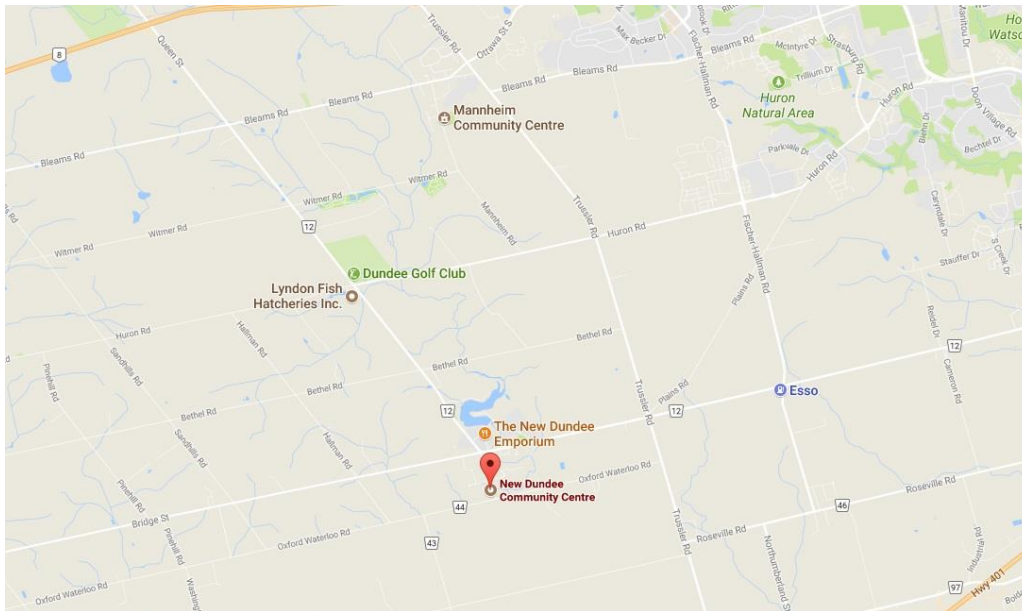

Closest Hospital – 13.8kms

Sir Adam Beck Community Park
215 Snyder's Rd E, Baden, ON N3A 2V6

- ↑ Head east on Snyder's Rd E/Waterloo Regional Rd 1 toward Whiting Way
1.4 km
- ↶ Turn left onto Gingerich Rd
110 m
- ↑ Continue onto Snyder's Rd E
6.8 km
- ↑ Continue onto Highland Rd W
700 m
- 📍 At the roundabout, take the 2nd exit and stay on Highland Rd W
2.4 km
- ↷ Turn right onto Fischer-Hallman Rd
350 m
- ↶ Turn left onto Queen's Blvd
📍 Destination will be on the left
2.1 km

St. Mary's General Hospital Foundation

911 Queen's Blvd, Kitchener, ON N2M 1B2

New Dundee

New Dundee Community Centre
Baseball Diamonds

911 address 1028 Queen St, Wilmot,
ON, N0B 2E0 – New Dundee

(Direct to specific diamond behind the
Community Centre back or front)

Closest Hospital – 14kms

New Dundee Community Centre

1028 Queen St, Wilmot, ON N0B 2E0

- ↑ Head north on Queen St toward Casselholme Crescent
48 s (550 m)
- Follow Bridge St/Regional Rd 12 to Plains Rd
3 min (2.6 km)
- ↪ Turn right onto Plains Rd
3 min (2.8 km)
- Continue on Fischer-Hallman Rd. Take Westmount Rd E to Queen's Blvd
12 min (8.0 km)