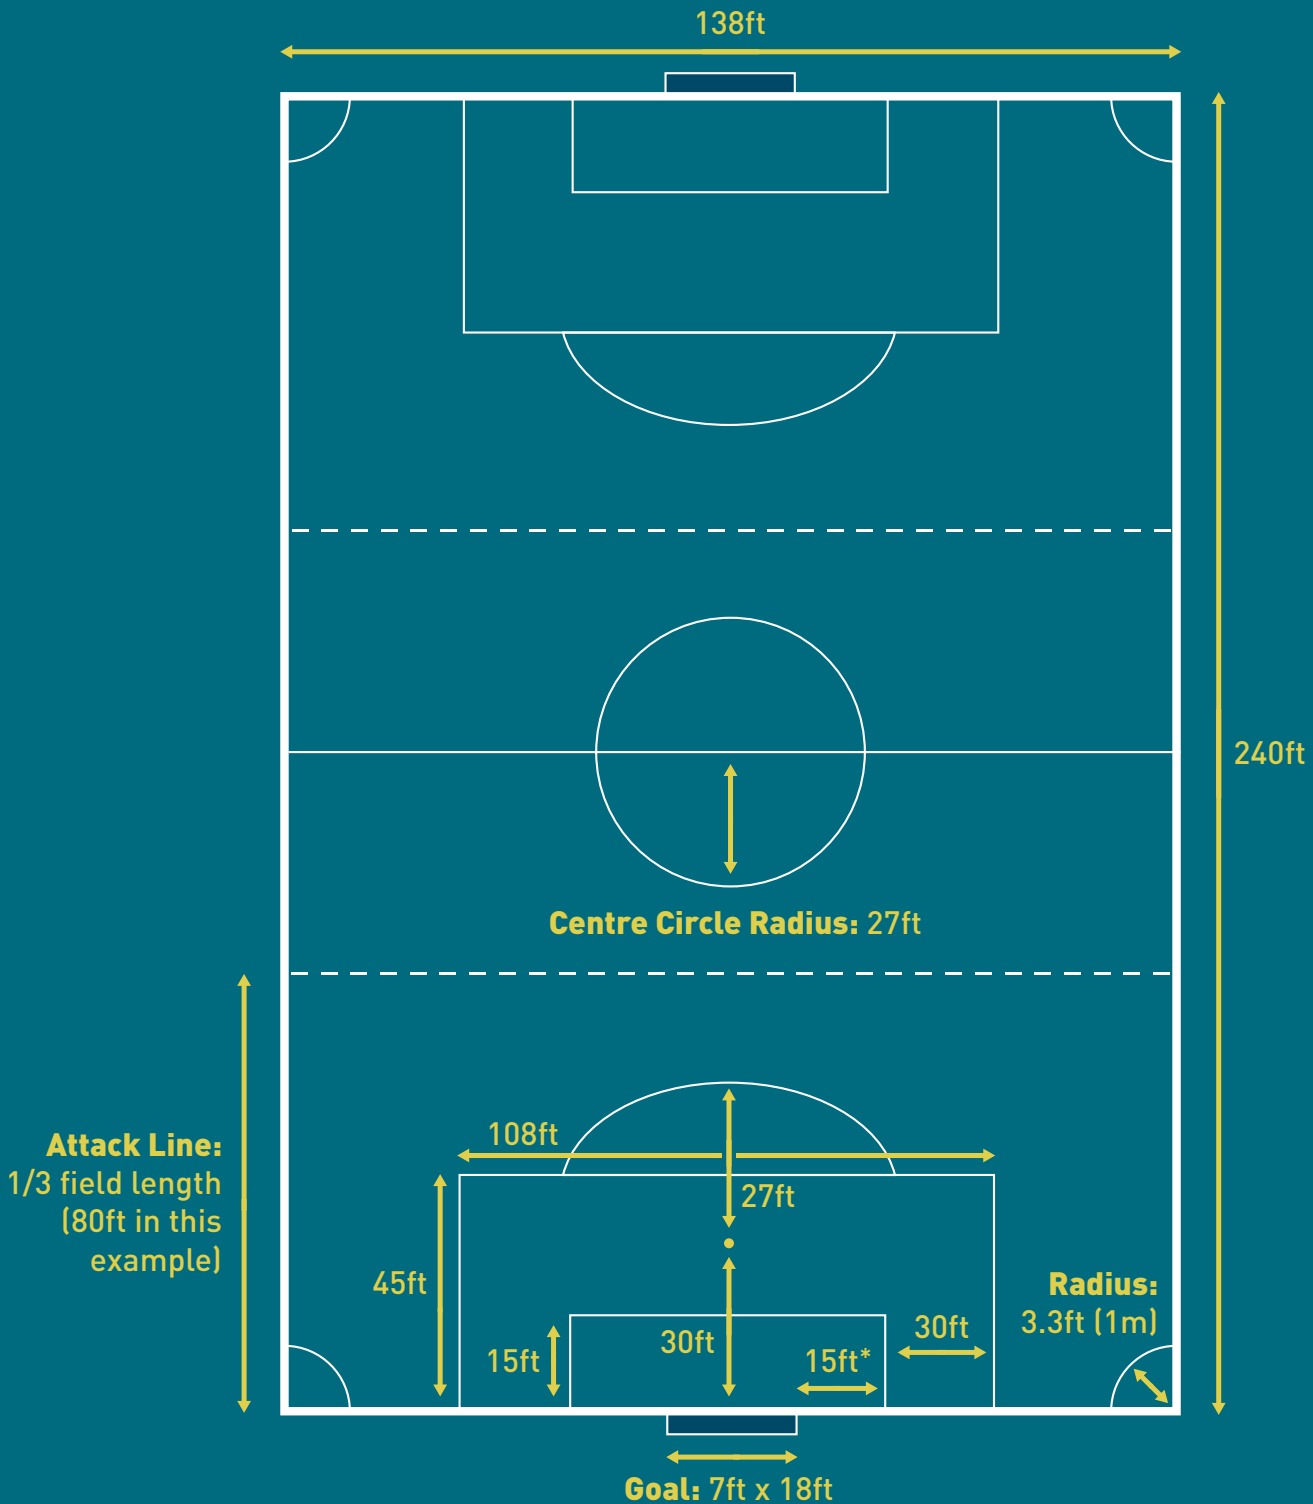

U11-U13 FIELD DIMENSIONS

Minimum Width: 137 feet
Maximum Width: 180 feet

Minimum Length: 196 feet
Maximum Length: 246 feet

*Line is measured from the edge of the post and outward 15ft

Regardless of field width/length, all markings within the field remain the same, except the retreat line which is based on 1/3 of the length of the field. All markings are the same for both halves of the field.