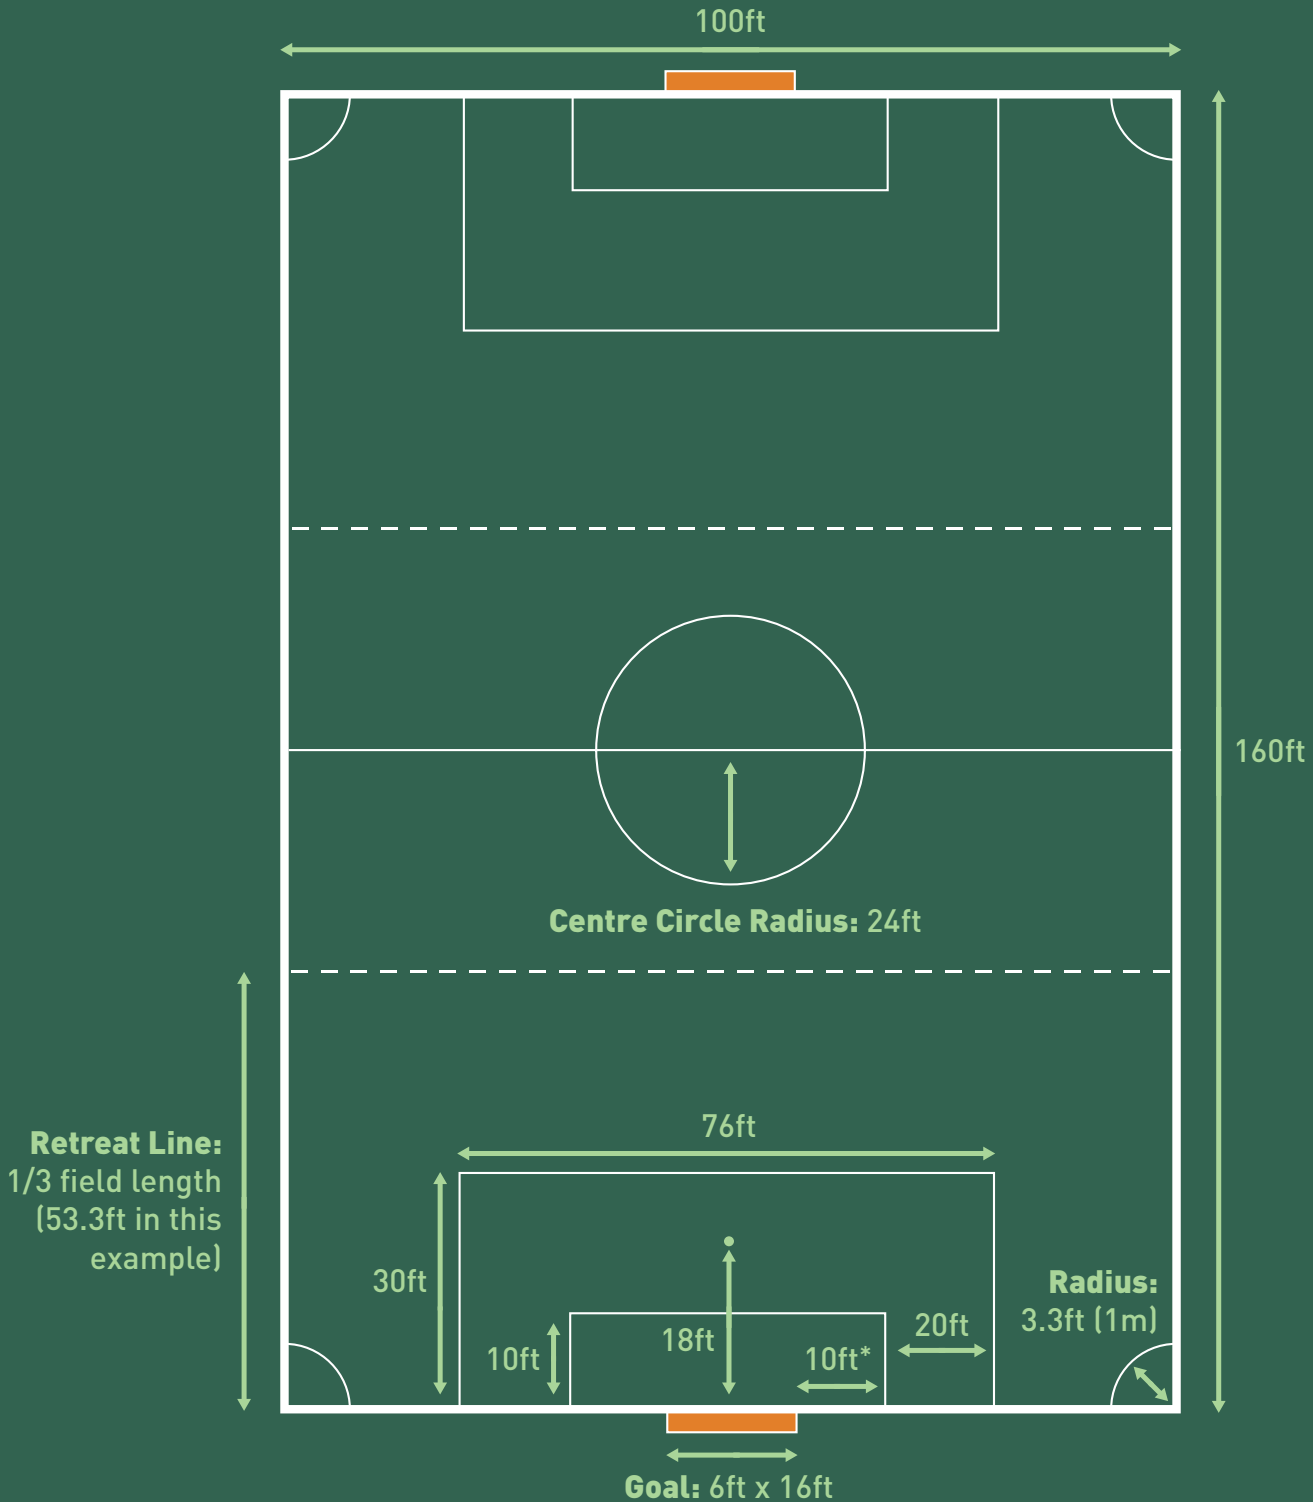

U9-U10 FIELD DIMENSIONS

Minimum Width: 98 feet
Maximum Width: 118 feet

Minimum Length: 130 feet
Maximum Length: 180 feet

*Line is measured from the edge of the post and outward 10ft

Regardless of field width/length, all markings within the field remain the same, except the retreat line which is based on 1/3 of the length of the field. All markings are the same for both halves of the field.